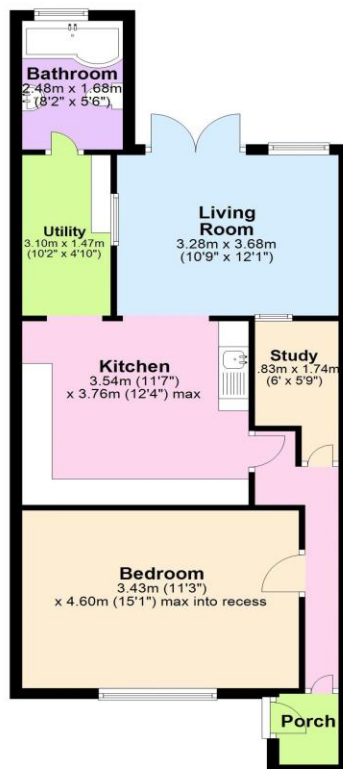

BELVOIR!

136C Fore street Saltash PL12 6JR

Tel: 01752 850440

Email: saltashsales@belvoir.co.uk

<https://www.belvoir.co.uk/offices/plymouth>

Garden Apartment

Approx. 60.4 sq. metres (650.2 sq. feet)

Total area: approx. 60.4 sq. metres (650.2 sq. feet)